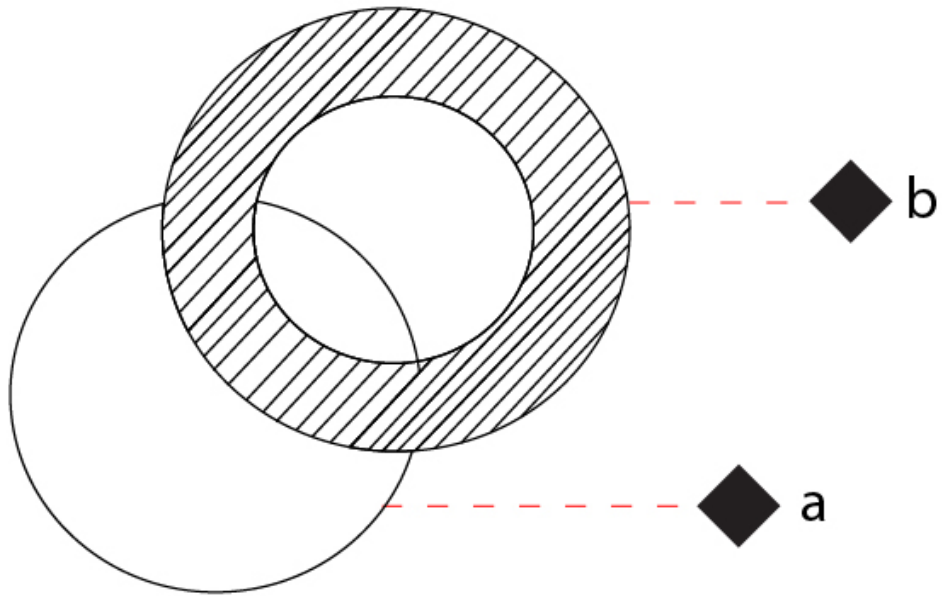

D42063-

PROJECT
TYPE
SPECIFIER
QUANTITY
DATE

D