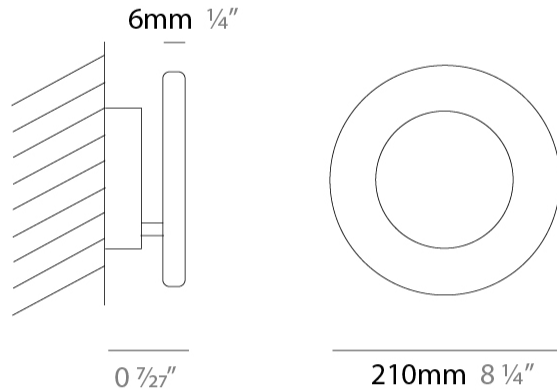

VERA SURFACE

D42063- -

base number   Color   Finish
Temperature   Options

1. To build a product code in our configurator select the specify button on the base model # product page
2. To build a manual product code on this datasheet choose from the options listed below in blue font and add the suffix to the base model #

GENERAL

Series: Vera
Brand: Icone
Division: Design
Mounting Type: Surface
Mounting Location: Wall / Ceiling
Subcategory: Wall Effect

PHYSICAL

Shape: Round
Diameter (mm): 210
Diameter (in): 8 ¼
Height (mm): 210
Depth (mm): 70
Height (in): 8 ¼
Depth (in): 2 ¾
Extension (mm): 270
Extension (in): 10 ⅝
Light Distribution: Direct / Indirect
Fixture Finish: GLF_WHI / GLF_RUS / CLF_BLK / WHI_ALU / WHI_COP / WHI_WHI / WHI_BRA / WHI_RUS / WHI_BLK
Fixture Material: Aluminum

ELECTRICAL

Lamp Type: LED
Input Wattage (W): 16
Total Output Wattage (W): 13.5
Dimming: Non-Dimmable / 0-10V Dimming
Driver Included: Yes
Driver Location: Integrated
Driver Type: Constant Current - 120Vac
Driver Class: Class 2
Input Voltage (V): 120
Constant Current (MA): 700

LED

Color Temperature (°K): 2700 / 3000
Nominal Lumen (lm): 2100
CRI: >90 CRI
Lamp Life (hrs): 50000

OPTICAL

RATINGS AND CERTIFICATIONS

Certified By: Certified for North American Standards
IP rating: IP20